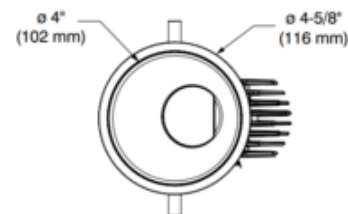

**BRAND**

Contrast Lighting

**DESCRIPTION**

The Ardito A4RWW 4 Inch Series Round Flanged Warm Dim Trim is a dimmable LED wall wash trim with flange. Features a 54 degree beam angle. Includes frosted lens. Can fit in ceilings up to 1.5 inch thick. 4.25 inch ceiling cutout. Includes 12.5 watt Lumenetix Araya DDM1 Dynamic Dimming Module which delivers dimmable white light that warms as it dims. It allows the user to change the color temperature from 3050K at full intensity to 1800K at minimum intensity. Universal 120V-277V. Compatible with Ardito Lumenetix (12.5 watt/700 lumen) Warm Dim housing. Dimmable with a 0-10V dimmer, sold separately. See attached manufacturer reference for dimmer compatibility. A complete fixture includes a trim and housing, sold separately. Trim module requires a 7 inch clearance beyond the ceiling.

<b>TRIM COLOR</b>	Frosted
<b>BODY FINISH</b>	Matte White/ Matte White Reflector
<b>WATTAGE</b>	12.5W
<b>DIMMER</b>	0-10V
<b>DIMENSIONS</b>	4"W x 6.38"H
<b>INTEGRATED LED MODULE</b>	
<b>LAMP</b>	1 x LED/12.5W/120V LED

*Technical Information*

<b>LUMINOUS FLUX</b>	471 lumens
<b>LUMENS/WATT</b>	37.68
<b>LAMP COLOR</b>	3000K Warm Dim
<b>COLOR RENDERING</b>	90 CRI
<b>BEAM ANGLE</b>	54°
<b>LAMP LIFE</b>	50000 hours
<b>FUNCTION</b>	Wall Washer
<b>CEILING TYPE</b>	Drywall with Trim
<b>APERTURE SHAPE</b>	Round
<b>SPEC #</b>	CLT834909