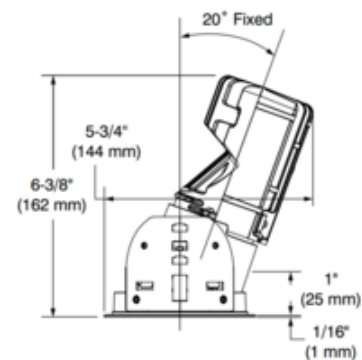

COMPANY

PROJECT

FIXTURE TYPE

APPROVED BY

DATE