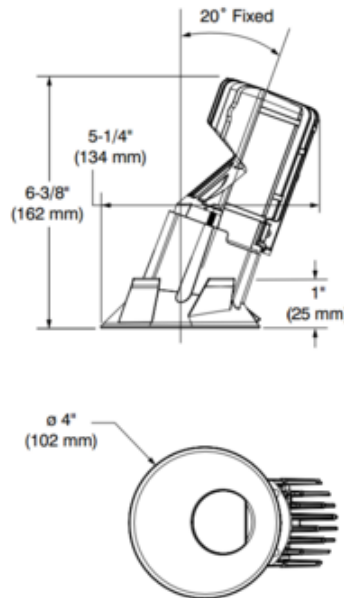

Ardito 4IN RD Flangeless Warm Dim Wall Wash Trim

Description:

The Ardito A4RWW 4 Inch Series Round Flangeless Warm Dim Trim is a dimmable LED wall wash trim without flange. Features a 54 degree beam angle. Includes frosted lens. Can fit in ceilings up to 1.5 inch thick. 4.5 inch ceiling cutout. Includes 12.5 watt Lumenetix Araya DDM1 Dynamic Dimming Module which delivers dimmable white light that warms as it dims. It allows the user to change the color temperature from 3050K at full intensity to 1800K at minimum intensity. Universal 120V-277V. Compatible with Ardito Lumenetix (12.5 watt/700 lumen) Warm Dim housing. Dimmable with a 0-10V dimmer, sold separately. See attached manufacturer reference for dimmer compatibility. A complete fixture includes a trim and housing, sold separately. Steel mud-in-plate (MIPA4R) for flangeless trim allows you to apply plaster up to Ardito fixture opening edges, sold separately. Trim module requires a 7 inch clearance beyond the ceiling.

Shown in: Matte White / Frosted

List Price: \$585.00
 Our Price: \$421.20

Shade Color: Frosted
 Body Finish: Matte White
 Lamp: 1 x LED/12.5W/120V LED
 Wattage: 12.5W
 Dimmer: 0-10V
 Dimensions: 4"W x 6.38"H

Technical Information

Luminous Flux: 471 lumens
 Lumens/Watt: 37.68
 Lamp Color: 30 K
 Color Rendering: 90 CRI
 Beam Angle: 54°
 Lamp Life: 50000 hours
 Function: Wall Washer
 Ceiling Type: Drywall Trimless/Flush
 Aperture Shape: Round
 Aperture Size: 4.000"