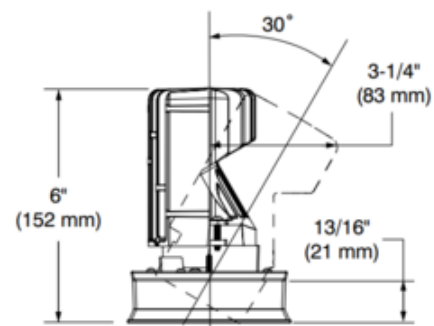

BRAND

Contrast Lighting

DESCRIPTION

The Ardito A4SAR 4 Inch Series Square Color Tune Flangeless trim is a regressed dimmable LED adjustable trim without flange. Available with 33 or 44 degree beam angle. 359 degree swivel. 30 degree tilt. Includes clear lens. Can fit in ceilings up to 1.5 inch thick. 4.25 x 4.25 inch ceiling cutout. Includes 12.5 watt, 120-277V, 90CRI Lumenetix Araya CTM1 Color Tuning Tunable White Module which delivers tunable and dimmable (100 to 1 percent) white light from 1650K to 4000K as well as millions of colors. Requires one dimmer per channel: one to control the day-to-day 1650-4000K lighting and one to control color tuning. Compatible with Ardito Lumenetix (12.5 watt/700 lumen) Color Tune housing. Dimmable with 0-10V dimmers, sold separately. A complete fixture includes a trim and housing, sold separately. Steel mud-in-plate (MIPA4S) for flangeless trim allows you to apply plaster up to Ardito fixture opening edges, sold separately. Trim module requires a 7 inch clearance beyond the ceiling.

TRIM COLOR	Clear
BODY FINISH	Matte White
WATTAGE	12.5W
DIMMER	0-10V
DIMENSIONS	4"W x 6"H
INTEGRATED LED MODULE	
LAMP	1 x LED/12.5W/120V LED

Technical Information

LUMINOUS FLUX	1391 lumens
LUMENS/WATT	111.28
LAMP COLOR	Tunable White
COLOR RENDERING	90 CRI
BEAM ANGLE	33°
LAMP LIFE	50000 hours
FUNCTION	Adjustable Accent
CEILING TYPE	Drywall Trimless/Flush
APERTURE SHAPE	Square
SPEC #	CLT834962