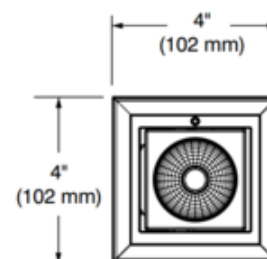

BRAND

Contrast Lighting

DESCRIPTION

The Ardito A4SAR 4 Inch Series Square Color Tune Flangeless trim is a regressed dimmable LED adjustable trim without flange. Available with 33 or 44 degree beam angle. 359 degree swivel. 30 degree tilt. Includes clear lens. Can fit in ceilings up to 1.5 inch thick. 4.25 x 4.25 inch ceiling cutout. Includes 12.5 watt, 120-277V, 90CRI Lumenetix Araya CTM1 Color Tuning Tunable White Module which delivers tunable and dimmable (100 to 1 percent) white light from 1650K to 4000K as well as millions of colors. Requires one dimmer per channel: one to control the day-to-day 1650-4000K lighting and one to control color tuning. Compatible with Ardito Lumenetix (12.5 watt/700 lumen) Color Tune housing. Dimmable with 0-10V dimmers, sold separately. A complete fixture includes a trim and housing, sold separately. Steel mud-in-plate (MIPA4S) for flangeless trim allows you to apply plaster up to Ardito fixture opening edges, sold separately. Trim module requires a 7 inch clearance beyond the ceiling.

TRIM COLOR	Clear
BODY FINISH	Matte White
WATTAGE	12.5W
DIMMER	0-10V
DIMENSIONS	4"W x 6"H
INTEGRATED LED MODULE	
LAMP	1 x LED/12.5W/120V LED

Technical Information

LUMINOUS FLUX	1391 lumens
LUMENS/WATT	111.28
LAMP COLOR	Tunable White
COLOR RENDERING	90 CRI
BEAM ANGLE	33°
LAMP LIFE	50000 hours
FUNCTION	Adjustable Accent
CEILING TYPE	Drywall Trimless/Flush
APERTURE SHAPE	Square
SPEC #	CLT834962