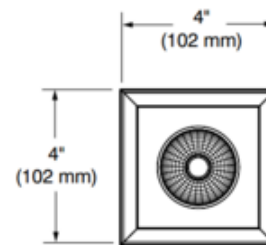

BRAND

Contrast Lighting

DESCRIPTION

The Ardito A4SFR 4 Inch Series Square Color Tune Trim is a regressed dimmable LED downlight trim with flange. Available with 33 or 44 degree beam angle. Includes clear lens. Can fit in ceilings up to 1.5 inch thick. 4.25 inch x 4.25 inch ceiling cutout. Includes 12.5 watt, 120-277V, 90CRI Lumenetix Araya CTM1 Color Tuning Tunable White Module which delivers tunable and dimmable (100 to 1 percent) white light from 1650K to 4000K as well as millions of colors. Requires one dimmer per channel: one to control the day-to-day 1650-4000K lighting and one to control color tuning. Compatible with Ardito Lumenetix (12.5 watt/700 lumen) Color Tune housing. Dimmable with 0-10V dimmers, sold separately. A complete fixture includes a trim and housing, sold separately. Steel mud-in-plate (MIPA4S) for flangeless trim allows you to apply plaster up to Ardito fixture opening edges, sold separately. Trim module requires a 7 inch clearance beyond the ceiling.

TRIM COLOR	Clear
BODY FINISH	Matte White
WATTAGE	12.5W
DIMMER	0-10V
DIMENSIONS	4"W x 6"H
INTEGRATED LED MODULE	
LAMP	1 x LED/12.5W/120V LED

Technical Information

LUMINOUS FLUX	1319 lumens
LUMENS/WATT	105.52
LAMP COLOR	Tunable White
COLOR RENDERING	90 CRI
BEAM ANGLE	33°
LAMP LIFE	50000 hours
FUNCTION	Downlight
CEILING TYPE	Drywall Trimless/Flush
APERTURE SHAPE	Square
SPEC #	CLT834968