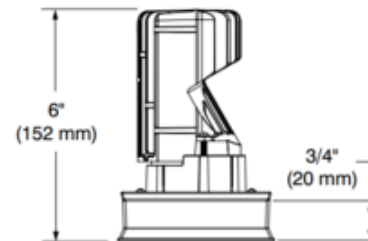

BRAND

Contrast Lighting

DESCRIPTION

The Ardito A4SFR 4 Inch Series Square Color Tune Trim is a regressed dimmable LED downlight trim with flange. Available with 33 or 44 degree beam angle. Includes clear lens. Can fit in ceilings up to 1.5 inch thick. 4.25 inch x 4.25 inch ceiling cutout. Includes 12.5 watt, 120-277V, 90CRI Lumenetix Araya CTM1 Color Tuning Tunable White Module which delivers tunable and dimmable (100 to 1 percent) white light from 1650K to 4000K as well as millions of colors. Requires one dimmer per channel: one to control the day-to-day 1650-4000K lighting and one to control color tuning. Compatible with Ardito Lumenetix (12.5 watt/700 lumen) Color Tune housing. Dimmable with 0-10V dimmers, sold separately. A complete fixture includes a trim and housing, sold separately. Steel mud-in-plate (MIPA4S) for flangeless trim allows you to apply plaster up to Ardito fixture opening edges, sold separately. Trim module requires a 7 inch clearance beyond the ceiling.

TRIM COLOR	Clear
BODY FINISH	Matte White
WATTAGE	12.5W
DIMMER	0-10V
DIMENSIONS	4"W x 6"H
INTEGRATED LED MODULE	
LAMP	1 x LED/12.5W/120V LED

Technical Information

LUMINOUS FLUX	1319 lumens
LUMENS/WATT	105.52
LAMP COLOR	Tunable White
COLOR RENDERING	90 CRI
BEAM ANGLE	33°
LAMP LIFE	50000 hours
FUNCTION	Downlight
CEILING TYPE	Drywall Trimless/Flush
APERTURE SHAPE	Square
SPEC #	CLT834968