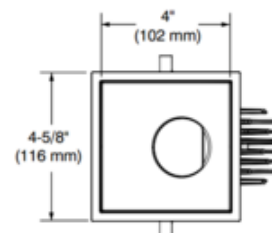

BRAND

Contrast Lighting

DESCRIPTION

The Ardito A4SWW 4 Inch Series Square Color Tune trim is a dimmable LED wall wash trim with flange. Features a 54 degree beam angle. Includes frosted lens. Can fit in ceilings up to 1.5 inch thick. 4.25 x 4.25 inch ceiling cutout. Includes 12.5 watt, 120-277V, 90CRI Lumenetix Araya CTM1 Color Tuning Tunable White Module which delivers tunable and dimmable (100 to 1 percent) white light from 1650K to 4000K as well as millions of colors. Requires one dimmer per channel: one to control the day-to-day 1650-4000K lighting and one to control color tuning. Compatible with Ardito Lumenetix (12.5 watt/700 lumen) Color Tune housing. Dimmable with 0-10V dimmers, sold separately. A complete fixture includes a trim and housing, sold separately. Trim module requires a 7 inch clearance beyond the ceiling.

TRIM COLOR	Frosted
BODY FINISH	Matte White/ Matte White Reflector
WATTAGE	12.5W
DIMMER	0-10V
DIMENSIONS	4"W x 6.38"H
INTEGRATED LED MODULE	
LAMP	1 x LED/12.5W/120V LED

Technical Information

LUMINOUS FLUX	506 lumens
LUMENS/WATT	40.48
LAMP COLOR	Tunable White
COLOR RENDERING	90 CRI
BEAM ANGLE	54°
LAMP LIFE	50000 hours
FUNCTION	Wall Washer
CEILING TYPE	Drywall with Trim
APERTURE SHAPE	Square
SPEC #	CLT834969