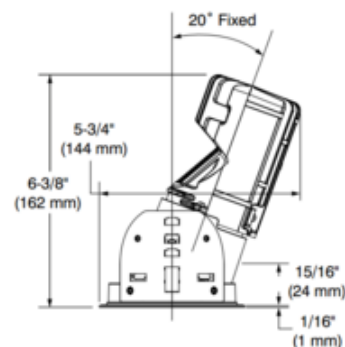

BRAND

Contrast Lighting

DESCRIPTION

The Ardito A4SWW 4 Inch Series Square Color Tune trim is a dimmable LED wall wash trim with flange. Features a 54 degree beam angle. Includes frosted lens. Can fit in ceilings up to 1.5 inch thick. 4.25 x 4.25 inch ceiling cutout. Includes 12.5 watt, 120-277V, 90CRI Lumenetix Araya CTM1 Color Tuning Tunable White Module which delivers tunable and dimmable (100 to 1 percent) white light from 1650K to 4000K as well as millions of colors. Requires one dimmer per channel: one to control the day-to-day 1650-4000K lighting and one to control color tuning. Compatible with Ardito Lumenetix (12.5 watt/700 lumen) Color Tune housing. Dimmable with 0-10V dimmers, sold separately. A complete fixture includes a trim and housing, sold separately. Trim module requires a 7 inch clearance beyond the ceiling.

TRIM COLOR	Frosted
BODY FINISH	Matte White/ Matte White Reflector
WATTAGE	12.5W
DIMMER	0-10V
DIMENSIONS	4"W x 6.38"H
INTEGRATED LED MODULE	
LAMP	1 x LED/12.5W/120V LED

Technical Information

LUMINOUS FLUX	506 lumens
LUMENS/WATT	40.48
LAMP COLOR	Tunable White
COLOR RENDERING	90 CRI
BEAM ANGLE	54°
LAMP LIFE	50000 hours
FUNCTION	Wall Washer
CEILING TYPE	Drywall with Trim
APERTURE SHAPE	Square
SPEC #	CLT834969