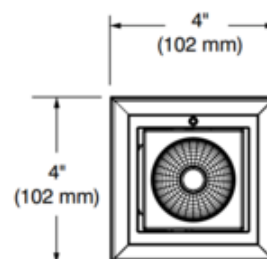

**BRAND**

Contrast Lighting

**DESCRIPTION**

The Ardito A4SAR 4 Inch Series Square Warm Dim Trim is an adjustable regressed dimmable LED trim without flange. Available with 33 or 44 degree beam angle. Can fit in ceilings up to 1.5 inch thick. 4.25 x 4.25 inch ceiling cutout. Includes 12.5 watt Lumenetix Araya DDM1 Dynamic Dimming Module which delivers dimmable white light that warms as it dims. It allows the user to change the color temperature from 3050K at full intensity to 1800K at minimum intensity. Universal 120V-277V. Compatible with Ardito Lumenetix (12.5 watt/700 lumen) Warm Dim housing. Dimmable with a 0-10V dimmer, sold separately. See attached manufacturer reference for dimmer compatibility. A complete fixture includes a trim and housing, sold separately. Steel mud-in-plate (MIPA4S) for flangeless trim allows you to apply plaster up to Ardito fixture opening edges, sold separately. Trim module requires a 7 inch clearance beyond the ceiling.

<b>TRIM COLOR</b>	Clear
<b>BODY FINISH</b>	Matte White
<b>WATTAGE</b>	12.5W
<b>DIMMER</b>	0-10V
<b>DIMENSIONS</b>	4"W x 6"H
<b>INTEGRATED LED MODULE</b>	
<b>LAMP</b>	1 x LED/12.5W/120V LED

*Technical Information*

<b>LUMINOUS FLUX</b>	1294 lumens
<b>LUMENS/WATT</b>	103.52
<b>LAMP COLOR</b>	3000K Warm Dim
<b>COLOR RENDERING</b>	90 CRI
<b>BEAM ANGLE</b>	33°
<b>LAMP LIFE</b>	50000 hours
<b>FUNCTION</b>	Adjustable Accent
<b>CEILING TYPE</b>	Drywall Trimless/Flush
<b>APERTURE SHAPE</b>	Square
<b>SPEC #</b>	CLT835064