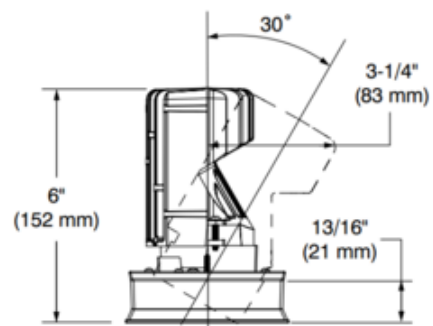

COMPANY

PROJECT

FIXTURE TYPE

APPROVED BY

DATE