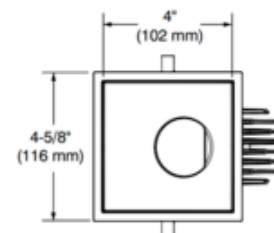

**BRAND**

Contrast Lighting

**DESCRIPTION**

The Ardito A4SWW 4 Inch Series Square Warm Dim Trim is a dimmable LED wall wash trim with flange. Features a 54 degree beam angle. Includes frosted lens. Can fit in ceilings up to 1.5 inch thick. 4.25 x 4.25 inch ceiling cutout. Includes 12.5 watt Lumenetix Araya DDM1 Dynamic Dimming Module which delivers dimmable white light that warms as it dims. It allows the user to change the color temperature from 3050K at full intensity to 1800K at minimum intensity. Universal 120V-277V. Compatible with Ardito Lumenetix (12.5 watt/700 lumen) Warm Dim housing. Dimmable with a 0-10V dimmer, sold separately. See attached manufacturer reference for dimmer compatibility. A complete fixture includes a trim and housing, sold separately. Trim module requires a 7 inch clearance beyond the ceiling.

<b>TRIM COLOR</b>	Frosted
<b>BODY FINISH</b>	Matte White/ Matte White Reflector
<b>WATTAGE</b>	12.5W
<b>DIMMER</b>	0-10V
<b>DIMENSIONS</b>	4"W x 6.37"H
<b>INTEGRATED LED MODULE</b>	
<b>LAMP</b>	1 x LED/12.5W/120V LED

*Technical Information*

<b>LUMINOUS FLUX</b>	471 lumens
<b>LUMENS/WATT</b>	37.68
<b>LAMP COLOR</b>	3000K Warm Dim
<b>COLOR RENDERING</b>	90 CRI
<b>BEAM ANGLE</b>	54°
<b>LAMP LIFE</b>	50000 hours
<b>FUNCTION</b>	Wall Washer
<b>CEILING TYPE</b>	Drywall with Trim
<b>APERTURE SHAPE</b>	Square
<b>SPEC #</b>	CLT835071