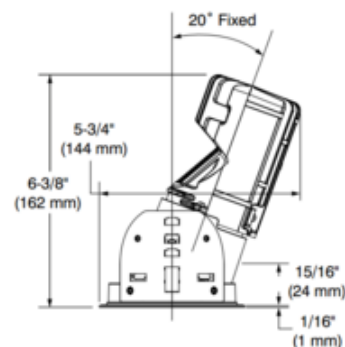

**BRAND**

Contrast Lighting

**DESCRIPTION**

The Ardito A4SWW 4 Inch Series Square Warm Dim Trim is a dimmable LED wall wash trim with flange. Features a 54 degree beam angle. Includes frosted lens. Can fit in ceilings up to 1.5 inch thick. 4.25 x 4.25 inch ceiling cutout. Includes 12.5 watt Lumenetix Araya DDM1 Dynamic Dimming Module which delivers dimmable white light that warms as it dims. It allows the user to change the color temperature from 3050K at full intensity to 1800K at minimum intensity. Universal 120V-277V. Compatible with Ardito Lumenetix (12.5 watt/700 lumen) Warm Dim housing. Dimmable with a 0-10V dimmer, sold separately. See attached manufacturer reference for dimmer compatibility. A complete fixture includes a trim and housing, sold separately. Trim module requires a 7 inch clearance beyond the ceiling.

<b>TRIM COLOR</b>	Frosted
<b>BODY FINISH</b>	Matte White/ Matte White Reflector
<b>WATTAGE</b>	12.5W
<b>DIMMER</b>	0-10V
<b>DIMENSIONS</b>	4"W x 6.37"H
<b>INTEGRATED LED MODULE</b>	
<b>LAMP</b>	1 x LED/12.5W/120V LED

*Technical Information*

<b>LUMINOUS FLUX</b>	471 lumens
<b>LUMENS/WATT</b>	37.68
<b>LAMP COLOR</b>	3000K Warm Dim
<b>COLOR RENDERING</b>	90 CRI
<b>BEAM ANGLE</b>	54°
<b>LAMP LIFE</b>	50000 hours
<b>FUNCTION</b>	Wall Washer
<b>CEILING TYPE</b>	Drywall with Trim
<b>APERTURE SHAPE</b>	Square
<b>SPEC #</b>	CLT835071