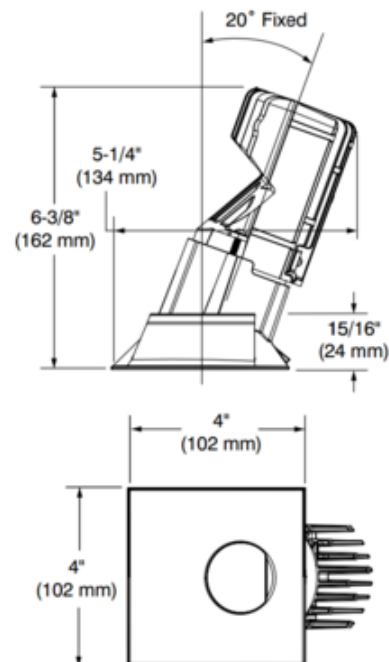

BRAND

Contrast Lighting

DESCRIPTION

The Ardito A4SWW 4 Inch Series Square Warm Dim Trim is a dimmable LED wall wash trim without flange. Features a 54 degree beam angle. Includes frosted lens. Can fit in ceilings up to 1.5 inch thick. 4.25 x 4.25 inch ceiling cutout. Includes 12.5 watt Lumenetix Araya DDM1 Dynamic Dimming Module which delivers dimmable white light that warms as it dims. It allows the user to change the color temperature from 3050K at full intensity to 1800K at minimum intensity. Universal 120V-277V. Compatible with Ardito Lumenetix (12.5 watt/700 lumen) Warm Dim housing. Dimmable with a 0-10V dimmer, sold separately. See attached manufacturer reference for dimmer compatibility. A complete fixture includes a trim and housing, sold separately. Steel mud-in-plate (MIPA4S) for flangeless trim allows you to apply plaster up to Ardito fixture opening edges, sold separately. Trim module requires a 7 inch clearance beyond the ceiling.

TRIM COLOR	Frosted
BODY FINISH	Matte White
WATTAGE	12.5W
DIMMER	0-10V
DIMENSIONS	4"W x 6.38"H
INTEGRATED LED MODULE	
LAMP	1 x LED/12.5W/120V LED

Technical Information

LUMINOUS FLUX	471 lumens
LUMENS/WATT	37.68
LAMP COLOR	3000K Warm Dim
COLOR RENDERING	90 CRI
BEAM ANGLE	54°
LAMP LIFE	50000 hours
FUNCTION	Wall Washer
CEILING TYPE	Drywall Trimless/Flush
APERTURE SHAPE	Square
SPEC #	CLT835075