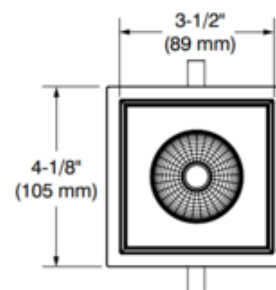

**BRAND**

Contrast Lighting

**DESCRIPTION**

The Ardito A3SFR 3.5 Inch Series Square Flanged Warm Dim Trim is a regressed dimmable LED downlight trim with flange. Available with 33 or 44 degree beam angle. Can fit in ceilings up to 1.5 inch thick. 3.75 inch x 3.75 inch ceiling cutout. Includes 12.5 watt Lumenetix Araya DDM1 Dynamic Dimming Module which delivers dimmable white light that warms as it dims. It allows the user to change the color temperature from 3050K at full intensity to 1800K at minimum intensity. Universal 120V-277V. Compatible with Ardito Lumenetix (12.5 watt/700 lumen) Warm Dim housing. Dimmable with a 0-10V dimmer, sold separately. See attached manufacturer reference for dimmer compatibility. A complete fixture includes a trim and housing, sold separately. Trim module requires a 7 inch clearance beyond the ceiling.

<b>TRIM COLOR</b>	Clear
<b>BODY FINISH</b>	Satin Nickel / Natural Anodized Reflector
<b>WATTAGE</b>	12.5W
<b>DIMMER</b>	0-10V
<b>DIMENSIONS</b>	3.5"W x 6"H
<b>INTEGRATED LED MODULE</b>	
<b>LAMP</b>	1 x LED/12.5W/120V LED

*Technical Information*

<b>LUMINOUS FLUX</b>	1294 lumens
<b>LUMENS/WATT</b>	103.52
<b>LAMP COLOR</b>	3000K Warm Dim
<b>COLOR RENDERING</b>	90 CRI
<b>BEAM ANGLE</b>	33°
<b>LAMP LIFE</b>	50000 hours
<b>FUNCTION</b>	Downlight
<b>CEILING TYPE</b>	Drywall with Trim
<b>APERTURE SHAPE</b>	Square
<b>SPEC #</b>	CLT835277