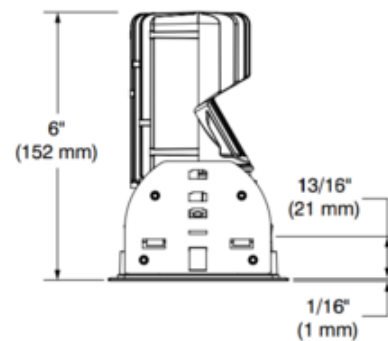

**BRAND**

Contrast Lighting

**DESCRIPTION**

The Ardito A3SFR 3.5 Inch Series Square Flanged Warm Dim Trim is a regressed dimmable LED downlight trim with flange. Available with 33 or 44 degree beam angle. Can fit in ceilings up to 1.5 inch thick. 3.75 inch x 3.75 inch ceiling cutout. Includes 12.5 watt Lumenetix Araya DDM1 Dynamic Dimming Module which delivers dimmable white light that warms as it dims. It allows the user to change the color temperature from 3050K at full intensity to 1800K at minimum intensity. Universal 120V-277V. Compatible with Ardito Lumenetix (12.5 watt/700 lumen) Warm Dim housing. Dimmable with a 0-10V dimmer, sold separately. See attached manufacturer reference for dimmer compatibility. A complete fixture includes a trim and housing, sold separately. Trim module requires a 7 inch clearance beyond the ceiling.

<b>TRIM COLOR</b>	Clear
<b>BODY FINISH</b>	Satin Nickel / Natural Anodized Reflector
<b>WATTAGE</b>	12.5W
<b>DIMMER</b>	0-10V
<b>DIMENSIONS</b>	3.5"W x 6"H
<b>INTEGRATED LED MODULE</b>	
<b>LAMP</b>	1 x LED/12.5W/120V LED

*Technical Information*

<b>LUMINOUS FLUX</b>	1294 lumens
<b>LUMENS/WATT</b>	103.52
<b>LAMP COLOR</b>	3000K Warm Dim
<b>COLOR RENDERING</b>	90 CRI
<b>BEAM ANGLE</b>	33°
<b>LAMP LIFE</b>	50000 hours
<b>FUNCTION</b>	Downlight
<b>CEILING TYPE</b>	Drywall with Trim
<b>APERTURE SHAPE</b>	Square
<b>SPEC #</b>	CLT835277