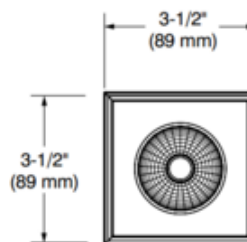

**BRAND**

Contrast Lighting

**DESCRIPTION**

The Ardito A3SFR 3.5 Inch Series Square Flangeless Warm Dim Trim is a regressed dimmable LED downlight trim without flange. Available with 33 or 44 degree beam angle. Can fit in ceilings up to 1.5 inch thick. 3.75 inch x 3.75 ceiling cutout. Includes 12.5 watt Lumenetix Araya DDM1 Dynamic Dimming Module which delivers dimmable white light that warms as it dims. It allows the user to change the color temperature from 3050K at full intensity to 1800K at minimum intensity. Universal 120V-277V. Compatible with Ardito Lumenetix (12.5 watt/700 lumen) Warm Dim housing. Dimmable with a 0-10V dimmer, sold separately. See attached manufacturer reference for dimmer compatibility. A complete fixture includes a trim, mud in plate, and housing, sold separately. Trim module requires a 7 inch clearance beyond the ceiling.

<b>TRIM COLOR</b>	Clear
<b>BODY FINISH</b>	Natural Anodized Aluminum
<b>WATTAGE</b>	12.5W
<b>DIMMER</b>	0-10V
<b>DIMENSIONS</b>	3.5"W x 6"H
<b>INTEGRATED LED MODULE</b>	
<b>LAMP</b>	1 x LED/12.5W/120V LED

*Technical Information*

<b>LUMINOUS FLUX</b>	1294 lumens
<b>LUMENS/WATT</b>	103.52
<b>LAMP COLOR</b>	3000K Warm Dim
<b>COLOR RENDERING</b>	90 CRI
<b>BEAM ANGLE</b>	33°
<b>LAMP LIFE</b>	50000 hours
<b>FUNCTION</b>	Downlight
<b>CEILING TYPE</b>	Drywall Trimless/Flush
<b>APERTURE SHAPE</b>	Square
<b>SPEC #</b>	CLT835293