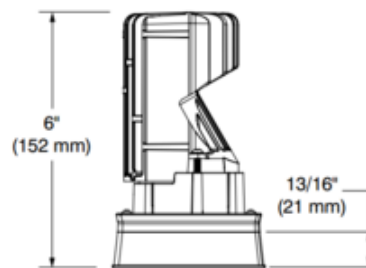

**BRAND**

Contrast Lighting

**DESCRIPTION**

The Ardito A3SFR 3.5 Inch Series Square Flangeless Warm Dim Trim is a regressed dimmable LED downlight trim without flange. Available with 33 or 44 degree beam angle. Can fit in ceilings up to 1.5 inch thick. 3.75 inch x 3.75 ceiling cutout. Includes 12.5 watt Lumenetix Araya DDM1 Dynamic Dimming Module which delivers dimmable white light that warms as it dims. It allows the user to change the color temperature from 3050K at full intensity to 1800K at minimum intensity. Universal 120V-277V. Compatible with Ardito Lumenetix (12.5 watt/700 lumen) Warm Dim housing. Dimmable with a 0-10V dimmer, sold separately. See attached manufacturer reference for dimmer compatibility. A complete fixture includes a trim, mud in plate, and housing, sold separately. Trim module requires a 7 inch clearance beyond the ceiling.

<b>TRIM COLOR</b>	Clear
<b>BODY FINISH</b>	Natural Anodized Aluminum
<b>WATTAGE</b>	12.5W
<b>DIMMER</b>	0-10V
<b>DIMENSIONS</b>	3.5"W x 6"H
<b>INTEGRATED LED MODULE</b>	
<b>LAMP</b>	1 x LED/12.5W/120V LED

*Technical Information*

<b>LUMINOUS FLUX</b>	1294 lumens
<b>LUMENS/WATT</b>	103.52
<b>LAMP COLOR</b>	3000K Warm Dim
<b>COLOR RENDERING</b>	90 CRI
<b>BEAM ANGLE</b>	33°
<b>LAMP LIFE</b>	50000 hours
<b>FUNCTION</b>	Downlight
<b>CEILING TYPE</b>	Drywall Trimless/Flush
<b>APERTURE SHAPE</b>	Square
<b>SPEC #</b>	CLT835293