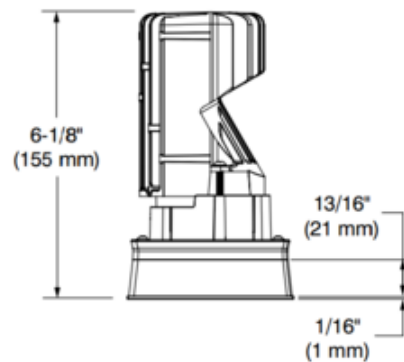

BRAND

Contrast Lighting

DESCRIPTION

The Ardito A3SSF 3.5 Inch Series Square Regressed Shower Trim is a dimmable aluminum LED downlight trim without flange. Can fit in ceilings up to 1.5 inch thick. 3.75 inch x 3.75 inch ceiling cutout. Available with clear or frosted lens. Flood 40 degree optic system. Compatible with Ardito Performance 1 (14 watt/1450 lumen) or Ardito Performance 2 (23 watt/2050 lumen) housing with driver, sold separately. Dimmable with an electronic low voltage or 0-10V dimmer, sold separately. See attached manufacturer specification for dimmer compatibility. A complete fixture includes a trim, mud in plate, and housing, sold separately. Trim module requires a 6.5 inch clearance beyond the ceiling. JA8 listed when used with clear lens option.

TRIM COLOR	Clear
BODY FINISH	Natural Anodized Aluminum
WATTAGE	14W
DIMMER	Low Voltage Electronic
DIMENSIONS	3.5"W x 6.12"H
INTEGRATED LED MODULE	
LAMP	1 x LED/14W/120V LED 1 x LED/23W/120V LED

Technical Information

LUMINOUS FLUX	1214 lumens
LUMENS/WATT	86.71
LAMP COLOR	2700K
COLOR RENDERING	90 CRI
BEAM ANGLE	40°
LAMP LIFE	50000 hours
FUNCTION	Shower/Wet Location
CEILING TYPE	Drywall Trimless/Flush
APERTURE SHAPE	Square
SPEC #	CLT835310