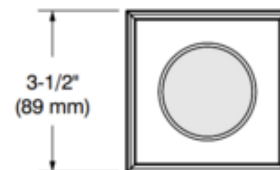

BRAND

Contrast Lighting

DESCRIPTION

The Ardito A3SSF 3.5 Inch Series Square Regressed Shower Trim is a dimmable aluminum LED downlight trim without flange. Can fit in ceilings up to 1.5 inch thick. 3.75 inch x 3.75 inch ceiling cutout. Available with clear or frosted lens. Flood 40 degree optic system. Compatible with Ardito Performance 1 (14 watt/1450 lumen) or Ardito Performance 2 (23 watt/2050 lumen) housing with driver, sold separately. Dimmable with an electronic low voltage or 0-10V dimmer, sold separately. See attached manufacturer specification for dimmer compatibility. A complete fixture includes a trim, mud in plate, and housing, sold separately. Trim module requires a 6.5 inch clearance beyond the ceiling. JA8 listed when used with clear lens option.

TRIM COLOR	Clear
BODY FINISH	Natural Anodized Aluminum
WATTAGE	14W
DIMMER	Low Voltage Electronic
DIMENSIONS	3.5"W x 6.12"H
INTEGRATED LED MODULE	
LAMP	1 x LED/14W/120V LED 1 x LED/23W/120V LED

Technical Information

LUMINOUS FLUX	1214 lumens
LUMENS/WATT	86.71
LAMP COLOR	2700K
COLOR RENDERING	90 CRI
BEAM ANGLE	40°
LAMP LIFE	50000 hours
FUNCTION	Shower/Wet Location
CEILING TYPE	Drywall Trimless/Flush
APERTURE SHAPE	Square
SPEC #	CLT835310