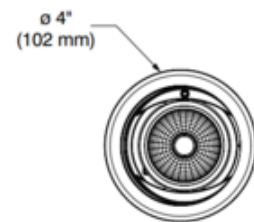

BRAND

Contrast Lighting

DESCRIPTION

The Ardito A4RAR 4 Inch Series Round Trim is a dimmable LED adjustable regressed trim without flange. Available with 15, 30 or 42 degree beam angle. Includes clear lens. Features 30 degree tilt and 359 degree internal rotation. Adjustable and lockable from below the ceiling. Can fit in ceilings up to 1.5 inch thick. 4.25 inch ceiling cutout. Compatible with Ardito Performance 1 (14 watt/up to 1450 lumens) or Ardito Performance 2 (23 watt/up to 2050 lumens) housing with driver, sold separately. Dimmable with an electronic low voltage (120 volt only) or 0-10V (120/277 volt) dimmer, sold separately. See attached manufacturer specification for dimmer compatibility. A complete fixture includes a trim and housing, sold separately. Steel mud-in-plate (MIPA4R) for flangeless trim allows you to apply plaster up to Ardito fixture opening edges, sold separately. Trim module requires a 6.5 inch clearance beyond the ceiling.

TRIM COLOR	Clear
BODY FINISH	Natural Anodized Aluminum
WATTAGE	14W
DIMMER	Low Voltage Electronic
DIMENSIONS	4"W x 6"H
INTEGRATED LED MODULE	
LAMP	1 x LED/14W/120V LED 1 x LED/23W/120V LED

Technical Information

LUMINOUS FLUX	1249 lumens
LUMENS/WATT	89.21
LAMP COLOR	2700K
COLOR RENDERING	90 CRI
BEAM ANGLE	15°
LAMP LIFE	50000 hours
FUNCTION	Adjustable Accent
CEILING TYPE	Drywall Trimless/Flush
APERTURE SHAPE	Round
SPEC #	CLT835352