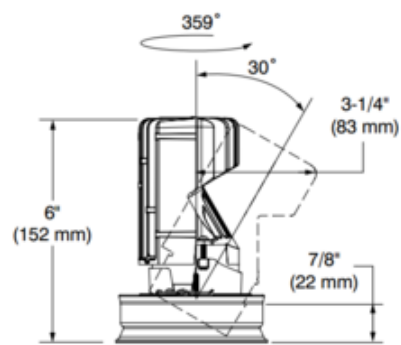

BRAND

Contrast Lighting

DESCRIPTION

The Ardito A4RAR 4 Inch Series Round Trim is a dimmable LED adjustable regressed trim without flange. Available with 15, 30 or 42 degree beam angle. Includes clear lens. Features 30 degree tilt and 359 degree internal rotation. Adjustable and lockable from below the ceiling. Can fit in ceilings up to 1.5 inch thick. 4.25 inch ceiling cutout. Compatible with Ardito Performance 1 (14 watt/up to 1450 lumens) or Ardito Performance 2 (23 watt/up to 2050 lumens) housing with driver, sold separately. Dimmable with an electronic low voltage (120 volt only) or 0-10V (120/277 volt) dimmer, sold separately. See attached manufacturer specification for dimmer compatibility. A complete fixture includes a trim and housing, sold separately. Steel mud-in-plate (MIPA4R) for flangeless trim allows you to apply plaster up to Ardito fixture opening edges, sold separately. Trim module requires a 6.5 inch clearance beyond the ceiling.

TRIM COLOR	Clear
BODY FINISH	Natural Anodized Aluminum
WATTAGE	14W
DIMMER	Low Voltage Electronic
DIMENSIONS	4"W x 6"H
INTEGRATED LED MODULE	
LAMP	1 x LED/14W/120V LED 1 x LED/23W/120V LED

Technical Information

LUMINOUS FLUX	1249 lumens
LUMENS/WATT	89.21
LAMP COLOR	2700K
COLOR RENDERING	90 CRI
BEAM ANGLE	15°
LAMP LIFE	50000 hours
FUNCTION	Adjustable Accent
CEILING TYPE	Drywall Trimless/Flush
APERTURE SHAPE	Round
SPEC #	CLT835352