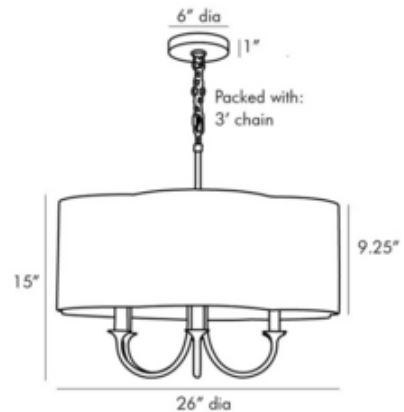

SHADE COLOR	Taupe
BODY FINISH	Antique Silver
WATTAGE	360W
DIMMER	Standard 120V
DIMENSIONS	26"W x 22"H
BULB NOT INCLUDED	
LAMP	6 x B10/Candelabra (E12)/60W/120V Incandescent 6 x B10/Candelabra (E12)/120V LED

Technical Information

PRODUCT DIMENSIONS	Maximum Overall Height: 45.25"
---------------------------	--------------------------------

SPEC #	AHM83544
---------------	----------

COMPANY	PROJECT	FIXTURE TYPE	APPROVED BY	DATE