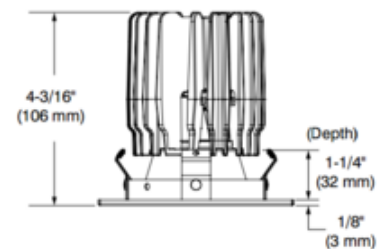

BRAND

Contrast Lighting

DESCRIPTION

Concerto LD3G 3.5 Inch Square Regressed Low Profile Trim with Square Pinhole features a Narrow Flood 33 degree beam angle with 3000K color temperature, 90CRI. Includes clear lens. Up to 730 delivered lumens when used with Performance 1 housing and up to 1025 delivered lumens when used with Performance 2 housing. 3 5/8 inch ceiling cutout. UL listed for damp locations. A complete fixture includes a housing and trim, sold separately. Power supply determined by choice of housing. See housing for dimmer type and compatibility.

Shown in: Satin Nickel / Anodized Reflector

TRIM COLOR	N/A
BODY FINISH	Satin Nickel / Anodized Reflector
WATTAGE	16W
DIMMER	Dimmable
DIMENSIONS	4.25"W x 4.18"H x 4.25"D
LAMP	1 x LED/16W/120V LED 1 x LED/23W/120V LED

Technical Information

LUMINOUS FLUX	629 lumens
LUMENS/WATT	39.31
LAMP COLOR	3000 K
COLOR RENDERING	90 CRI
BEAM ANGLE	33°
LAMP LIFE	50000 hours
FUNCTION	Downlight
CEILING TYPE	Drywall with Trim
APERTURE SHAPE	Round
ITEM NUMBER	CLT836149