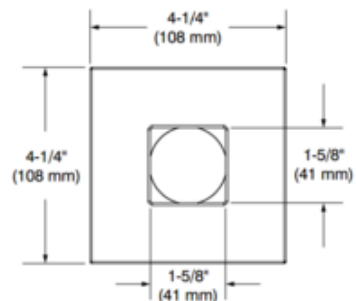

BRAND

Contrast Lighting

DESCRIPTION

Concerto LD3G 3.5 Inch Square Regressed Low Profile Trim with Square Pinhole features a Narrow Flood 33 degree beam angle with 3000K color temperature, 90CRI. Includes clear lens. Up to 730 delivered lumens when used with Performance 1 housing and up to 1025 delivered lumens when used with Performance 2 housing. 3 5/8 inch ceiling cutout. UL listed for damp locations. A complete fixture includes a housing and trim, sold separately. Power supply determined by choice of housing. See housing for dimmer type and compatibility.

Shown in: Satin Nickel / Anodized Reflector

TRIM COLOR	N/A
BODY FINISH	Satin Nickel / Anodized Reflector
WATTAGE	16W
DIMMER	Dimmable
DIMENSIONS	4.25"W x 4.18"H x 4.25"D
LAMP	1 x LED/16W/120V LED 1 x LED/23W/120V LED

Technical Information

LUMINOUS FLUX	629 lumens
LUMENS/WATT	39.31
LAMP COLOR	3000 K
COLOR RENDERING	90 CRI
BEAM ANGLE	33°
LAMP LIFE	50000 hours
FUNCTION	Downlight
CEILING TYPE	Drywall with Trim
APERTURE SHAPE	Round
ITEM NUMBER	CLT836149