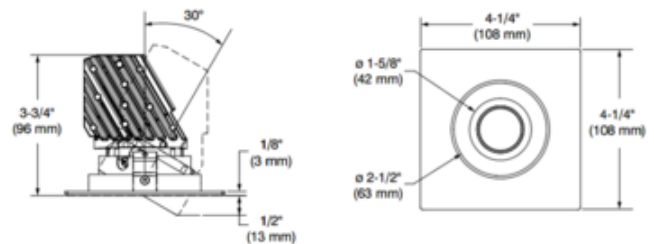

BRAND Contrast Lighting

DESCRIPTION

The Urbai UR3B 3.5 Inch Square Warm Dim Adjustable Trim features a tilt up to 30 degrees, and is offered with a 16, 32 or 48 degree beam angle and choice of a Honeycomb louver, or a Solite, clear, frosted, linear, prismatic, or no lens option. Warm Dim LED module mimics halogen lamp dimming conditions by lowering color temperature from 3050K at full intensity down to 1800K at low intensity. UL listed for damp locations. JA8 listed with no lens option. A complete fixture includes a housing and trim, sold separately. Power supply determined by choice of housing. See housing for dimmer type and compatibility.

TRIM COLOR	N/A
BODY FINISH	Matte White
WATTAGE	15W
DIMMER	Dimmable
DIMENSIONS	4.25"W x 3.75"H
INTEGRATED LED MODULE	
LAMP	1 x LED/15W/120V LED

Technical Information

LUMINOUS FLUX	750 lumens
LUMENS/WATT	50.00
LAMP COLOR	3000K Warm Dim
COLOR RENDERING	90 CRI
BEAM ANGLE	16°
LAMP LIFE	50000 hours
FUNCTION	Adjustable Accent
CEILING TYPE	Drywall with Trim
APERTURE SHAPE	Round
SPEC #	CLT836385