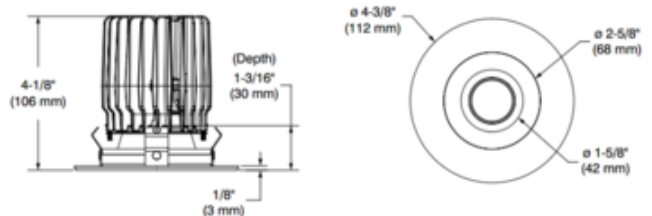

**BRAND** Contrast Lighting

**DESCRIPTION**

The Urbai UR3E 3.5 Inch Round Regressed Downlight Trim is offered with a 16, 32, or 48 degree beam angle and choice of a Honeycomb louver or Solite, clear, frosted, prismatic, linear or no lens option. Up to 850 delivered lumens when used with Performance 1 housing and up to 1107 delivered lumens when used with Performance 2 housing. UL listed for damp locations. JAS listed with specific housing options. A complete fixture includes a housing and trim, sold separately. Power supply determined by choice of housing. See housing for dimmer type and compatibility.

<b>TRIM COLOR</b>	Natural Anodized Aluminum
<b>BODY FINISH</b>	Satin Nickel
<b>WATTAGE</b>	10W
<b>DIMMER</b>	Dimmable
<b>DIMENSIONS</b>	4.38"W x 4.13"H
<b>INTEGRATED LED MODULE</b>	
<b>LAMP</b>	1 x LED/10W/120V LED
	1 x LED/15W/120V LED

*Technical Information*

<b>LUMINOUS FLUX</b>	559 lumens
<b>LUMENS/WATT</b>	55.90
<b>LAMP COLOR</b>	2700K
<b>COLOR RENDERING</b>	90 CRI
<b>BEAM ANGLE</b>	16°
<b>LAMP LIFE</b>	50000 hours
<b>FUNCTION</b>	Downlight
<b>CEILING TYPE</b>	Drywall with Trim
<b>APERTURE SHAPE</b>	Round
<b>SPEC #</b>	CLT837063