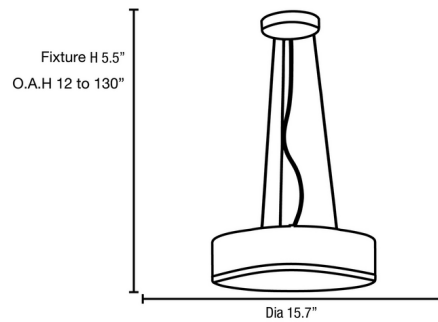

The Aero Drum Pendant adds a clean contemporary look to your interior space. The drum shaped glass diffuser casts warm shadows across your room. Canopy: 6 inch diameter. Suitable for commercial or residential use.

Specifications

COLOR Opal
BODY FINISH Chrome
WATTAGE 180W
DIMMER Standard 120V
DIMENSIONS 15.7"W x 5.5"H
BULB NOT INCLUDED 3 x A19/Medium (E26)/60W/120V Incandescent
OTHER BULB OPTIONS 3 x A19/Medium (E26)/120V LED
COUNTRY OF ORIGIN China

Technical Information

PRODUCT DIMENSIONS Min / Max Overall Height: 12" / 130"

Shown in chrome / opal

CLICK TO VIEW PRODUCT

Notes: