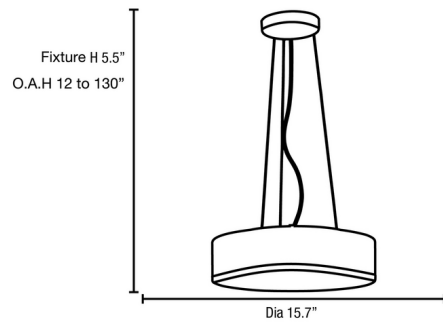

Description

The Aero Drum Pendant adds a clean contemporary look to your interior space. The drum shaped glass diffuser casts warm shadows across your room. Canopy: 6 inch diameter. Suitable for commercial or residential use.

Shown in chrome / opal

Specifications

COLOR	Opal
BODY FINISH	Chrome
WATTAGE	180W
DIMMER	Standard 120V
DIMENSIONS	15.7"W x 5.5"H
BULB NOT INCLUDED	3 x A19/Medium (E26)/60W/120V Incandescent
OTHER BULB OPTIONS	3 x A19/Medium (E26)/120V LED
COUNTRY OF ORIGIN	China

Technical Information

PRODUCT DIMENSIONS	Min / Max Overall Height: 12" / 130"
--------------------	--------------------------------------

CLICK TO VIEW PRODUCT

Notes: