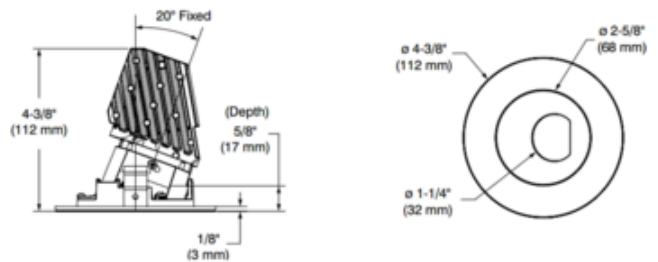

**BRAND** Contrast Lighting

**DESCRIPTION**

The Urbai UR3G 3.5 Inch Round Wall Wash Trim is offered with a 65 degree beam angle and 20 degree fixed tilt. Includes a frosted lens. Up to 516 delivered lumens when used with Performance 1 housing and up to 672 delivered lumens when used with Performance 2 housing. UL listed for damp locations. A complete fixture includes a housing and trim, sold separately. Power supply determined by choice of housing. See housing for dimmer type and compatibility.

<b>TRIM COLOR</b>	Matte White
<b>BODY FINISH</b>	Matte White
<b>WATTAGE</b>	10W
<b>DIMMER</b>	Dimmable
<b>DIMENSIONS</b>	4.38"W x 4.13"H
<b>INTEGRATED LED MODULE</b>	
<b>LAMP</b>	1 x LED/10W/120V LED 1 x LED/15W/120V LED
<i>Technical Information</i>	
<b>LUMINOUS FLUX</b>	418 lumens
<b>LUMENS/WATT</b>	41.80
<b>LAMP COLOR</b>	2700K
<b>COLOR RENDERING</b>	90 CRI
<b>BEAM ANGLE</b>	65°
<b>LAMP LIFE</b>	50000 hours
<b>FUNCTION</b>	Wall Washer
<b>CEILING TYPE</b>	Drywall with Trim
<b>APERTURE SHAPE</b>	Round
<b>SPEC #</b>	CLT837416