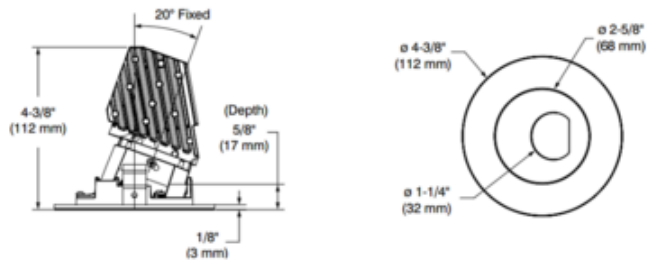

# Urbai 3.5IN RD Wall Wash Trim

**Description:**

The Urbai UR3G 3.5 Inch Round Wall Wash Trim is offered with a 65 degree beam angle and 20 degree fixed tilt. Includes a frosted lens. Up to 516 delivered lumens when used with Performance 1 housing and up to 672 delivered lumens when used with Performance 2 housing. UL listed for damp locations. A complete fixture includes a housing and trim, sold separately. Power supply determined by choice of housing. See housing for dimmer type and compatibility.

Shown in: Matte White / Matte White

List Price: \$118.38  
 Our Price: \$72.45

Shade Color: Matte White  
 Body Finish: Matte White  
 Lamp: 1 x LED/10W/120V LED  
           1 x LED/15W/120V LED  
 Wattage: 10W  
 Dimmer: Dimmable  
 Dimensions: 4.38"W x 4.13"H

**Technical Information**

Luminous Flux: 418 lumens  
 Lumens/Watt: 41.80  
 Lamp Color: 2700 K  
 Color Rendering: 90 CRI  
 Beam Angle: 65°  
 Lamp Life: 50000 hours  
 Function: Wall Washer  
 Ceiling Type: Drywall with Trim  
 Aperture Shape: Round  
 Aperture Size: 2.630"