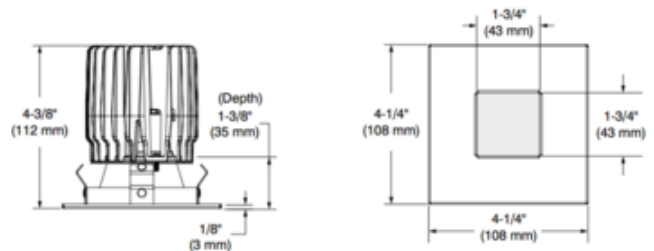

BRAND Contrast Lighting

DESCRIPTION

The Urbai UR3H 3.5 Inch Square Shower Trim with square opening is offered with a 32 or 48 degree beam angle and choice of clear or frosted lens. Up to 520 delivered lumens when used with Performance 1 housing and up to 677 delivered lumens when used with Performance 2 housing. UL listed for damp locations. A complete fixture includes a housing and trim, sold separately. Power supply determined by choice of housing. See housing for dimmer type and compatibility.

TRIM COLOR	Natural Anodized Aluminum
BODY FINISH	Matte White
WATTAGE	10W
DIMMER	Dimmable
DIMENSIONS	4.25"W x 4.38"H
INTEGRATED LED MODULE	
LAMP	1 x LED/10W/120V LED 1 x LED/15W/120V LED

Technical Information

LUMINOUS FLUX	422 lumens
LUMENS/WATT	42.20
LAMP COLOR	2700K
COLOR RENDERING	90 CRI
BEAM ANGLE	32°
LAMP LIFE	50000 hours
FUNCTION	Shower/Wet Location
CEILING TYPE	Drywall with Trim
APERTURE SHAPE	Square
SPEC #	CLT837516