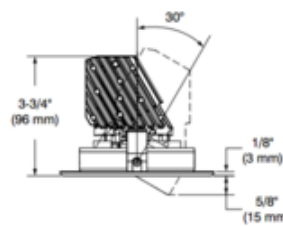

Technical Information

LUMINOUS FLUX	650 lumens
LUMENS/WATT	43.33
LAMP COLOR	3000K Warm Dim
COLOR RENDERING	90 CRI
BEAM ANGLE	16°
LAMP LIFE	50000 hours
FUNCTION	Adjustable Accent
CEILING TYPE	Drywall with Trim
APERTURE SHAPE	Round
SPEC #	CLT837575