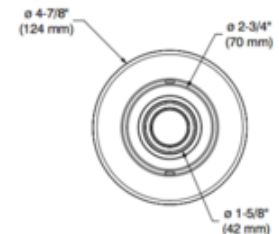

**BRAND** Contrast Lighting

**DESCRIPTION**

The Urbai 4 Inch Round Warm Dim Adjustable Trim features a tilt up to 30 degrees, and is offered with a 16, 32 or 48 degree beam angle and choice of a Honeycomb louver, or a Solite, clear, frosted, linear, prismatic, or no lens option. Warm Dim LED module mimics halogen lamp dimming conditions by lowering color temperature from 3050K at full intensity down to 1800K at low intensity. UL listed for damp locations. JA8 listed with no lens option. A complete fixture includes a housing and trim, sold separately. Power supply determined by choice of housing. See housing for dimmer type and compatibility.

<b>TRIM COLOR</b>	N/A
<b>BODY FINISH</b>	Matte White
<b>WATTAGE</b>	15W
<b>DIMMER</b>	Dimmable
<b>DIMENSIONS</b>	4.87"W x 3.75"H
<b>INTEGRATED LED MODULE</b>	
<b>LAMP</b>	1 x LED/15W/120V LED

*Technical Information*

<b>LUMINOUS FLUX</b>	650 lumens
<b>LUMENS/WATT</b>	43.33
<b>LAMP COLOR</b>	3000K Warm Dim
<b>COLOR RENDERING</b>	90 CRI
<b>BEAM ANGLE</b>	16°
<b>LAMP LIFE</b>	50000 hours
<b>FUNCTION</b>	Adjustable Accent
<b>CEILING TYPE</b>	Drywall with Trim
<b>APERTURE SHAPE</b>	Round
<b>SPEC #</b>	CLT837575