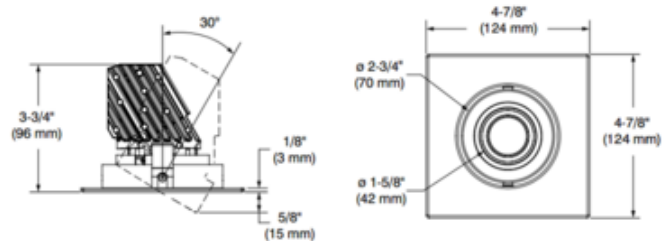

BRAND Contrast Lighting

DESCRIPTION

The Urbai 4 Inch Square Warm Dim Adjustable Trim features a tilt up to 30 degrees, and is offered with a 16, 32 or 48 degree beam angle and choice of a Honeycomb louver, or a Solite, clear, frosted, linear, prismatic, or no lens option. Warm Dim LED module mimics halogen lamp dimming conditions by lowering color temperature from 3050K at full intensity down to 1800K at low intensity. UL listed for damp locations. JA8 listed with no lens option. A complete fixture includes a housing and trim, sold separately. Power supply determined by choice of housing. See housing for dimmer type and compatibility.

TRIM COLOR	N/A
BODY FINISH	Satin Nickel
WATTAGE	15W
DIMMER	Dimmable
DIMENSIONS	4.87"W x 3.75"H
INTEGRATED LED MODULE	
LAMP	1 x LED/15W/120V LED

Technical Information

LUMINOUS FLUX	650 lumens
LUMENS/WATT	43.33
LAMP COLOR	3000K Warm Dim
COLOR RENDERING	90 CRI
BEAM ANGLE	16°
LAMP LIFE	50000 hours
FUNCTION	Adjustable Accent
CEILING TYPE	Drywall with Trim
APERTURE SHAPE	Square
SPEC #	CLT837890