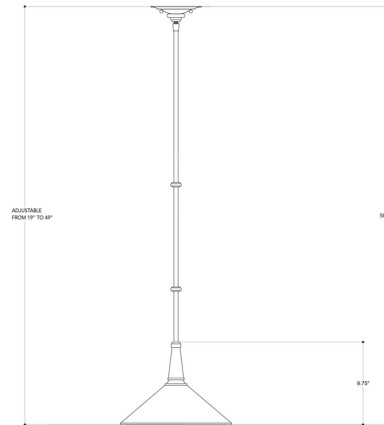

Description

Taking the form of a classic industrial light fixture, the Manuscript Pendant adds to it a modern juxtaposition of contrasting tones. Textured metal with a mole black finish forms the exterior, while slices of antiqued mirror are fitted piece by piece inside the shade to create an elegant reflector. This fixture brings a touch of industrial-chic into any space.

Shown in mole black / antique mirror

Specifications

COLOR	Antique Mirror
BODY FINISH	Mole Black
WATTAGE	60W
DIMMER	Standard 120V
DIMENSIONS	13\"W x 9.75\"H
BULB NOT INCLUDED	1 x A19/Medium (E26)/60W/120V Incandescent
OTHER BULB OPTIONS	1 x A19/Medium (E26)/120V LED
COUNTRY OF ORIGIN	Philippines

Technical Information

PRODUCT DIMENSIONS	Adjustable Height: 19\" to 49\"
--------------------	---------------------------------

CLICK TO VIEW PRODUCT

Notes: