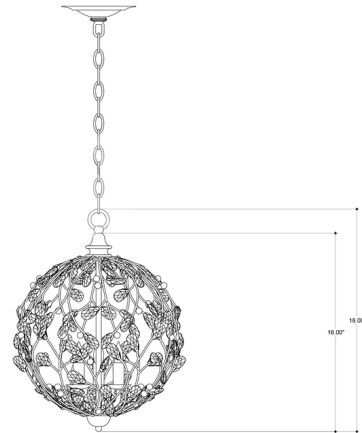

Lightology

lightology.com
866-954-4489
04-25-26

Project: _____

Company: _____

Location: _____ Fixture Type: _____

SPEC #: **CRC83808**

Approved On: _____ Approved By: _____

Crystal Bud Sphere Chandelier By Currey & Company

Description

The Crystal Bud Sphere Chandelier is made of wrought iron finished in Cupertino Bronze or Silver Granello with crystal vine detail.

Shown in cupertino / crystal

Specifications

COLOR	Crystal
BODY FINISH	Cupertino
WATTAGE	180W
DIMMER	Standard 120V
DIMENSIONS	13"W x 18"H
BULB NOT INCLUDED	3 x B10/Medium (E26)/60W/120V Incandescent
OTHER BULB OPTIONS	3 x B10/Candelabra (E12)/120V LED
COUNTRY OF ORIGIN	Philippines