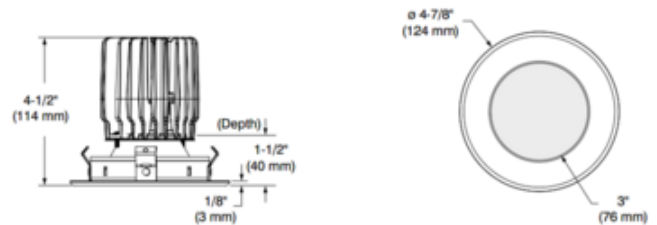

BRAND

Contrast Lighting

DESCRIPTION

The Urbai 4 Inch Round Shower Trim is offered with a 32 or 48 degree beam angle and choice of clear, frosted, or frosted/clear lens. Up to 827 delivered lumens when used with Performance 1 housing and up to 1076 delivered lumens when used with Performance 2 housing. A complete fixture includes a housing and trim, sold separately. Power supply determined by choice of housing. See housing for dimmer type and compatibility.

TRIM COLOR	Natural Anodized Aluminum
BODY FINISH	Satin Nickel
WATTAGE	10W
DIMMER	Dimmable
DIMENSIONS	4.87"W x 4.5"H
INTEGRATED LED MODULE	
LAMP	1 x LED/10W/120V LED
	1 x LED/15W/120V LED

Technical Information

LUMINOUS FLUX	670 lumens
LUMENS/WATT	67.00
LAMP COLOR	2700K
COLOR RENDERING	90 CRI
BEAM ANGLE	32°
LAMP LIFE	50000 hours
FUNCTION	Shower/Wet Location
CEILING TYPE	Drywall with Trim
APERTURE SHAPE	Round
SPEC #	CLT838244