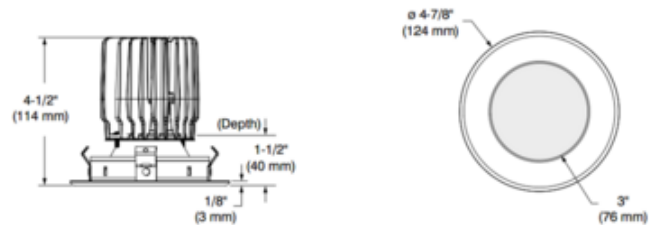

**BRAND** Contrast Lighting

**DESCRIPTION**

The Urbai 4 Inch Round Warm Dim Shower Trim is offered with a 32 or 48 degree beam angle and choice of a clear, frosted, or frosted with clear center lens option. Warm Dim LED module mimics halogen lamp dimming conditions by lowering color temperature from 3050K at full intensity down to 1800K at low intensity. UL listed for wet locations. JA8 listed with clear lens and 48 degree degree beam angle options. A complete fixture includes a housing and trim, sold separately. Power supply determined by choice of housing. See housing for dimmer type and compatibility.

<b>TRIM COLOR</b>	Natural Anodized Aluminum
<b>BODY FINISH</b>	Satin Nickel
<b>WATTAGE</b>	15W
<b>DIMMER</b>	Dimmable
<b>DIMENSIONS</b>	4.87"W x 4.87"H
<b>INTEGRATED LED MODULE</b>	
<b>LAMP</b>	1 x LED/15W/120V LED

*Technical Information*

<b>LUMINOUS FLUX</b>	527 lumens
<b>LUMENS/WATT</b>	35.13
<b>LAMP COLOR</b>	3000K Warm Dim
<b>COLOR RENDERING</b>	90 CRI
<b>BEAM ANGLE</b>	32°
<b>LAMP LIFE</b>	50000 hours
<b>FUNCTION</b>	Shower/Wet Location
<b>CEILING TYPE</b>	Drywall with Trim
<b>APERTURE SHAPE</b>	Round
<b>SPEC #</b>	CLT838254