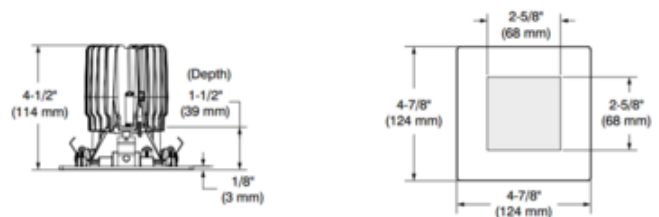

**BRAND** Contrast Lighting

**DESCRIPTION**

The Urbai 4 Inch Square Shower Trim with square opening is offered with a 32 or 48 degree beam angle and choice of clear or frosted lens. Up to 747 delivered lumens when used with Performance 1 housing and up to 972 delivered lumens when used with Performance 2 housing. A complete fixture includes a housing and trim, sold separately. Power supply determined by choice of housing. See housing for dimmer type and compatibility.

<b>TRIM COLOR</b>	Matte White
<b>BODY FINISH</b>	Matte White
<b>WATTAGE</b>	10W
<b>DIMMER</b>	Dimmable
<b>DIMENSIONS</b>	4.87"W x 4.5"H
<b>INTEGRATED LED MODULE</b>	
<b>LAMP</b>	1 x LED/10W/120V LED
	1 x LED/15W/120V LED
<i>Technical Information</i>	
<b>LUMINOUS FLUX</b>	605 lumens
<b>LUMENS/WATT</b>	60.50
<b>LAMP COLOR</b>	2700K
<b>COLOR RENDERING</b>	90 CRI
<b>BEAM ANGLE</b>	32°
<b>LAMP LIFE</b>	50000 hours
<b>FUNCTION</b>	Shower/Wet Location
<b>CEILING TYPE</b>	Drywall with Trim
<b>APERTURE SHAPE</b>	Square
<b>SPEC #</b>	CLT838930