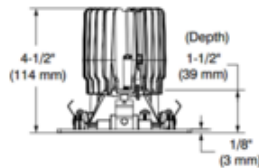

Technical Information

LUMINOUS FLUX 476 lumens
LUMENS/WATT 31.73
LAMP COLOR 3000K Warm Dim
COLOR RENDERING 90 CRI
BEAM ANGLE 32°
LAMP LIFE 50000 hours
FUNCTION Shower/Wet Location
CEILING TYPE Drywall with Trim
APERTURE SHAPE Square

SPEC # CLT838982