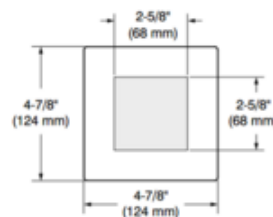

Technical Information

LUMINOUS FLUX 476 lumens
LUMENS/WATT 31.73
LAMP COLOR 3000K Warm Dim
COLOR RENDERING 90 CRI
BEAM ANGLE 32°
LAMP LIFE 50000 hours
FUNCTION Shower/Wet Location
CEILING TYPE Drywall with Trim
APERTURE SHAPE Square

SPEC # CLT838982