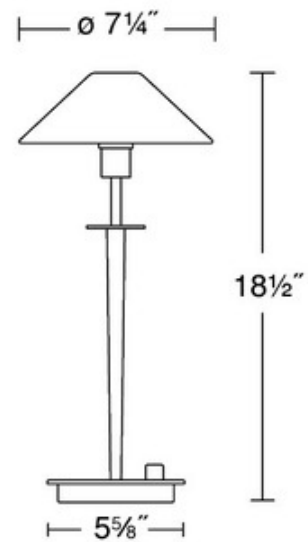

COMPANY

PROJECT

FIXTURE TYPE

APPROVED BY

DATE