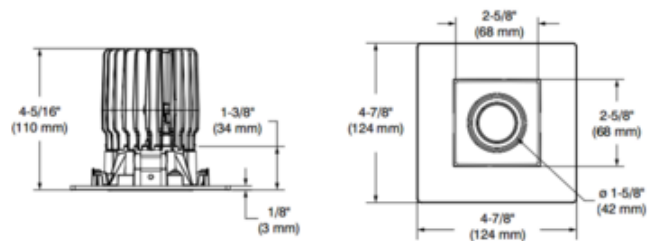

BRAND Contrast Lighting

DESCRIPTION

The Urbai UR4J 4 Inch Square Regressed Downlight Trim with square opening features an 16, 32 or 48 degree beam angle and choice of Solite or Prismatic lens. Up to 872 delivered lumens when used with Performance 1 housing and up to 1136 delivered lumens when used with Performance 2 housing. A complete fixture includes a housing and trim, sold separately. Power supply determined by choice of housing. See housing for dimmer type and compatibility.

TRIM COLOR	Matte White
BODY FINISH	Matte White
WATTAGE	10W
DIMMER	Dimmable
DIMENSIONS	4.87"W x 4.31"H
INTEGRATED LED MODULE	
LAMP	1 x LED/10W/120V LED 1 x LED/15W/120V LED

Technical Information

LUMINOUS FLUX	574 lumens
LUMENS/WATT	57.40
LAMP COLOR	2700K
COLOR RENDERING	90 CRI
BEAM ANGLE	16°
LAMP LIFE	50000 hours
FUNCTION	Downlight
CEILING TYPE	Drywall with Trim
APERTURE SHAPE	Square
SPEC #	CLT839548