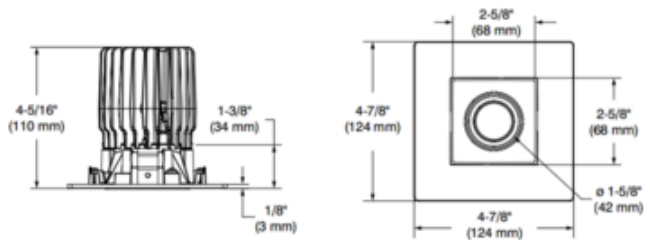

Urbai 4IN SQ Warm Dim Regressed Downlight Trim

Description:

The Urbai 4 Inch Square Warm Dim Regressed Downlight Trim is offered with a 16, 32 or 48 degree beam angle and choice of a Honeycomb louver, or a Solite, clear, frosted, linear, prismatic, or no lens option. Warm Dim LED module mimics halogen lamp dimming conditions by lowering color temperature from 3050K at full intensity down to 1800K at low intensity. UL listed for damp locations. JA8 listed with no lens option. A complete fixture includes a housing and trim, sold separately. Power supply determined by choice of housing. See housing for dimmer type and compatibility.

Shown in: Matte White / Matte White

List Price: \$180.13
 Our Price: \$110.24

Shade Color: Matte White
 Body Finish: Matte White
 Lamp: 1 x LED/15W/120V LED
 Wattage: 15W
 Dimmer: Dimmable
 Dimensions: 4.87"W x 4.31"H

Technical Information

Luminous Flux: 556 lumens
 Lumens/Watt: 37.07
 Lamp Color: 30 K
 Color Rendering: 90 CRI
 Beam Angle: 16°
 Lamp Life: 50000 hours
 Function: Downlight
 Ceiling Type: Drywall with Trim
 Aperture Shape: Round
 Aperture Size: 1.620"