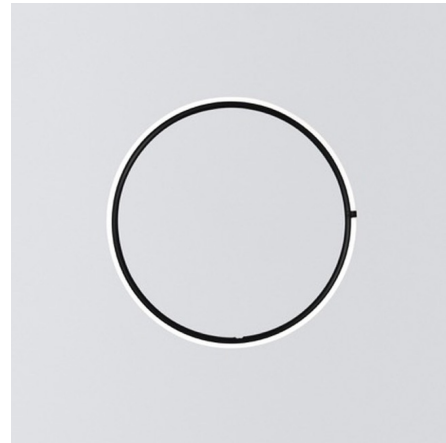

## Arrangements Round Pendant By FLOS

### Description

Inspired by the parallels that exist between lighting and jewelry, Arrangements features eye-catching geometric shaped light elements that can be combined in a variety of compositions, or simply hung individually. The Round element features a Black circular finished silhouette that is available in three sizes. Small Black canopy is included. UL listed.

### Specifications

COLOR . . . . . N/A  
BODY FINISH . . . . . Black  
WATTAGE . . . . . 21W  
DIMMER . . . . . 0-10V  
DIMENSIONS . . . . . 13.77"W x 13.77"H  
INTEGRATED LED MODULE . . . . . 1 x LED/21W/120V LED  
COUNTRY OF ORIGIN . . . . . Italy