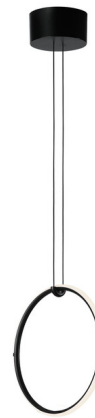

# Lightology

lightology.com  
866-954-4489  
06-19-26

Project: \_\_\_\_\_

Company: \_\_\_\_\_

Location: \_\_\_\_\_ Fixture Type: \_\_\_\_\_

SPEC #: **FLO839659**

Approved On: \_\_\_\_\_ Approved By: \_\_\_\_\_

## Arrangements Round Pendant By FLOS

### Description

Inspired by the parallels that exist between lighting and jewelry, Arrangements features eye-catching geometric shaped light elements that can be combined in a variety of compositions, or simply hung individually. The Round element features a Black circular finished silhouette that is available in three sizes. Small Black canopy is included. UL listed.

### Specifications

COLOR . . . . . N/A  
BODY FINISH . . . . . Black  
WATTAGE . . . . . 21W  
DIMMER . . . . . 0-10V  
DIMENSIONS . . . . . 13.77"W x 13.77"H  
INTEGRATED LED MODULE . . . . . 1 x LED/21W/120V LED  
COUNTRY OF ORIGIN . . . . . Italy