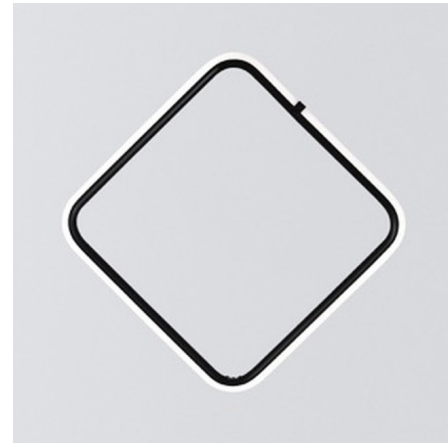

Description

Inspired by the parallels that exist between lighting and jewelry, Arrangements features eye-catching geometric shaped light elements that can be combined in a variety of compositions, or simply hung individually. The Square element features a Black square with rounded edges finished silhouette that is available in two sizes. Small Black canopy is included. UL listed.

Specifications

COLOR N/A
BODY FINISH Black
WATTAGE 20W
DIMMER 0-10V
DIMENSIONS 11.88"W x 15.55"H
INTEGRATED LED MODULE 1 x LED/20W/120-277V LED
COUNTRY OF ORIGIN Italy

Technical Information

PRODUCT DIMENSIONS Cord Length: 98.42" Black
COLOR RENDERING 90 CRI
LAMP COLOR 2700K
LUMENS/WATT 45.90
LUMINOUS FLUX 918 lumens