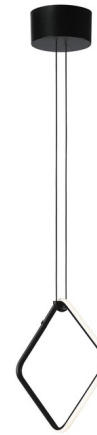

Lightology

lightology.com
866-954-4489
07-02-26

Project: _____

Company: _____

Location: _____ Fixture Type: _____

SPEC #: **FLO839661**

Approved On: _____ Approved By: _____

Arrangements Square Pendant By FLOS

Description

Inspired by the parallels that exist between lighting and jewelry, Arrangements features eye-catching geometric shaped light elements that can be combined in a variety of compositions, or simply hung individually. The Square element features a Black square with rounded edges finished silhouette that is available in two sizes. Small Black canopy is included. UL listed.

Specifications

COLOR . . . . . N/A
BODY FINISH . . . . . Black
WATTAGE 20W
DIMMER 0-10V
DIMENSIONS . . . . . 11.88"W x 15.55"H
INTEGRATED LED MODULE . . . . . 1 x LED/20W/120-277V LED
COUNTRY OF ORIGIN . . . . . Italy

Technical Information

PRODUCT DIMENSIONS . . . . . Cord Length: 98.42" Black
COLOR RENDERING . . . . . 90 CRI
LAMP COLOR 2700K
LUMENS/WATT 45.90
LUMINOUS FLUX . . . . . 918 lumens

Notes: