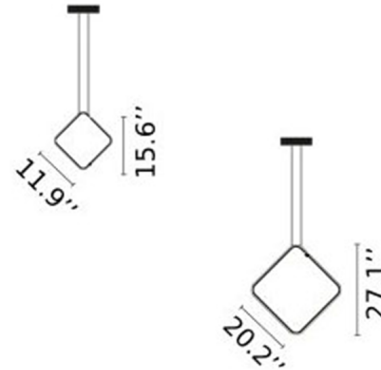

CLICK TO VIEW PRODUCT

Notes: