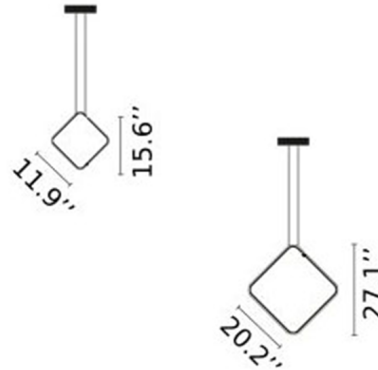

Lightology

lightology.com
866-954-4489
07-02-26

Project: _____

Company: _____

Location: _____ Fixture Type: _____

SPEC #: **FLO839661**

Approved On: _____ Approved By: _____

Arrangements Square Pendant By FLOS

Description

Inspired by the parallels that exist between lighting and jewelry, Arrangements features eye-catching geometric shaped light elements that can be combined in a variety of compositions, or simply hung individually. The Square element features a Black square with rounded edges finished silhouette that is available in two sizes. Small Black canopy is included. UL listed.

Specifications

COLOR . . . . . N/A
BODY FINISH . . . . . Black
WATTAGE 20W
DIMMER 0-10V
DIMENSIONS . . . . . 11.88"W x 15.55"H
INTEGRATED LED MODULE . . . . . 1 x LED/20W/120-277V LED
COUNTRY OF ORIGIN . . . . . Italy

Technical Information

PRODUCT DIMENSIONS . . . . . Cord Length: 98.42" Black
COLOR RENDERING . . . . . 90 CRI
LAMP COLOR 2700K
LUMENS/WATT 45.90
LUMINOUS FLUX . . . . . 918 lumens

Notes:

Shown in black

CLICK TO VIEW PRODUCT