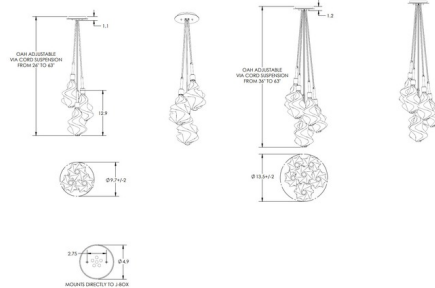

CLICK TO VIEW PRODUCT

Notes: