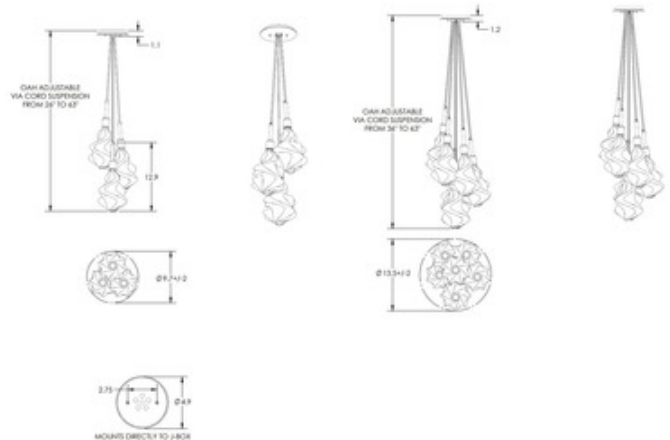

**BRAND**

Hammerton Studio

**DESCRIPTION**

The Blossom Cluster Pendant features blossoms of LED lit hand blown glass that are meticulously crafted by Hammerton artisans. The fixture is a whimsical celebration of organic aesthetic that exudes casual sophistication. Each shade takes the place of a traditional bulb and unfolds with striking illumination. The finished look is relaxed, soft and unique. Each glass shade is a one-of-a-kind artisan creation. Available with 3 and 6 light options.

*Shown in: Flat Bronze / Clear*

<b>SHADE COLOR</b>	Clear
<b>BODY FINISH</b>	Flat Bronze
<b>WATTAGE</b>	12W
<b>DIMMER</b>	Low Voltage Electronic
<b>DIMENSIONS</b>	9.7"W x 26"H
<b>INTEGRATED LED MODULE</b>	
<b>LAMP</b>	3 x LED/4W/120V LED

*Technical Information*

<b>LUMINOUS FLUX</b>	1027 lumens
<b>LUMENS/WATT</b>	256.75
<b>LAMP COLOR</b>	2700K
<b>COLOR RENDERING</b>	93 CRI

**SPEC #** HMR839662

COMPANY	PROJECT	FIXTURE TYPE	APPROVED BY	DATE