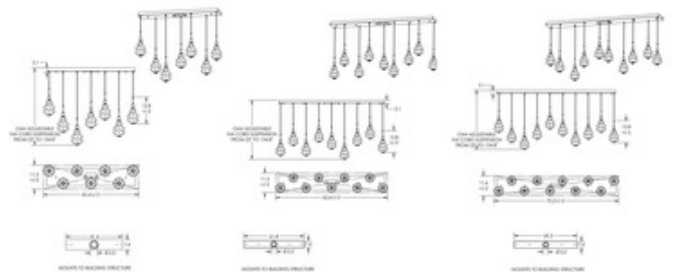

COMPANY

PROJECT

FIXTURE TYPE

APPROVED BY

DATE