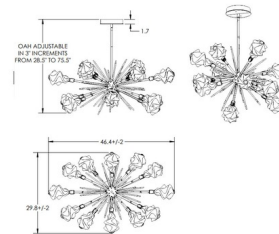

Shown in gilded brass / clear