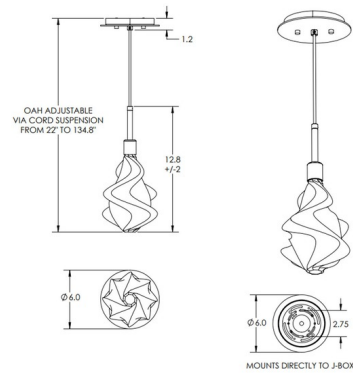

### Description

The Blossom Mini Pendant features a blossom of LED lit hand blown glass that is meticulously crafted by Hammerton artisans. This pendant gives a nod to an organic aesthetic that exudes casual sophistication. Each glass shade is a one-of-a-kind artisan creation.

### Specifications

COLOR	Clear
BODY FINISH	Gilded Brass
WATTAGE	5W
DIMMER	Low Voltage Electronic
DIMENSIONS	6"W x 22"H
INTEGRATED LED MODULE	1 x LED/5W/120V LED
COUNTRY OF ORIGIN	United States

### Technical Information

PRODUCT DIMENSIONS	Adjustable OAH: 22"-135"
COLOR RENDERING	93 CRI
LAMP COLOR	2700K
LUMENS/WATT	68.00
LUMINOUS FLUX	340 lumens

Shown in gilded brass / clear

CLICK TO VIEW PRODUCT