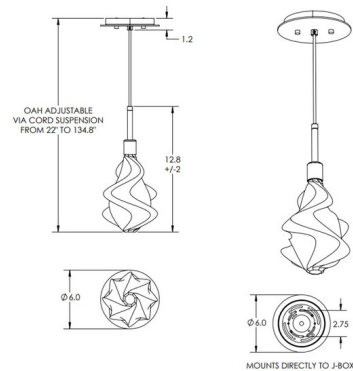

### Description

The Blossom Mini Pendant features a blossom of LED lit hand blown glass that is meticulously crafted by Hammerton artisans. This pendant gives a nod to an organic aesthetic that exudes casual sophistication. Each glass shade is a one-of-a-kind artisan creation.

### Specifications

COLOR	Clear
BODY FINISH	Gilded Brass
WATTAGE	5W
DIMMER	Low Voltage Electronic
DIMENSIONS	6"W x 22"H
INTEGRATED LED MODULE	1 x LED/5W/120V LED
COUNTRY OF ORIGIN	United States

### Technical Information

PRODUCT DIMENSIONS	Adjustable OAH: 22"-135"
COLOR RENDERING	93 CRI
LAMP COLOR	2700K
LUMENS/WATT	68.00
LUMINOUS FLUX	340 lumens

Shown in gilded brass / clear

CLICK TO VIEW PRODUCT