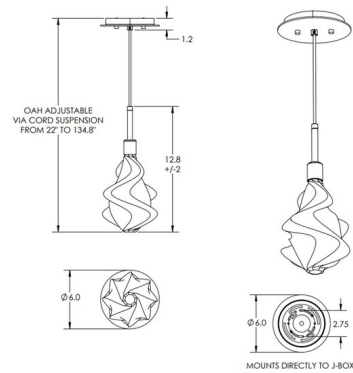

CLICK TO VIEW PRODUCT

Notes: