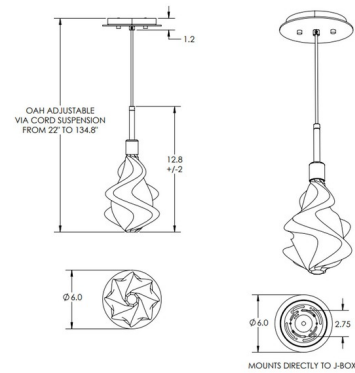

Specifications

COLOR	Clear
BODY FINISH	Gilded Brass
WATTAGE	5W
DIMMER	Low Voltage Electronic
DIMENSIONS	6"W x 22"H
INTEGRATED LED MODULE	1 x LED/5W/120V LED
COUNTRY OF ORIGIN	United States

Technical Information

PRODUCT DIMENSIONS	Adjustable OAH: 22"-135"
COLOR RENDERING	93 CRI
LAMP COLOR	2700K
LUMENS/WATT	68.00
LUMINOUS FLUX	340 lumens

Shown in gilded brass / clear

CLICK TO VIEW PRODUCT

Notes: