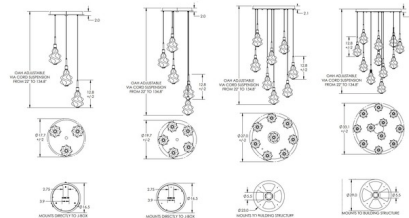

Specifications

COLOR Clear
 BODY FINISH Matte Black
 WATTAGE 14.1W
 DIMMER Low Voltage Electronic
 DIMENSIONS 17.7"W x 22"H
 INTEGRATED LED MODULE 3 x LED/4.7W/120V LED
 COUNTRY OF ORIGIN United States

Technical Information

PRODUCT DIMENSIONS Adjustable Cable Lengths: 120"
 COLOR RENDERING 93 CRI
 LAMP COLOR 2700K
 LUMENS/WATT 217.02
 LUMINOUS FLUX 1020 lumens

Shown in matte black / clear

CLICK TO VIEW PRODUCT