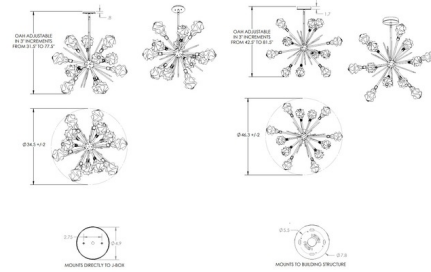

### Description

The Blossom Oval Starburst Chandelier features blossoms of LED lit hand blown glass that are meticulously crafted by Hammerton artisans. The fixture is a whimsical celebration of organic aesthetic that exudes casual sophistication. The glass blossoms take the place of a traditional bulb and unfolds with striking illumination. The finished look is relaxed, soft and unique. Each glass shade is a one of a kind artisan creation. Length adjustable in 3 inch increments. Canopy: 5/5.5 inch diameter.

### Specifications

COLOR . . . . . Clear  
BODY FINISH . . . . . Matte Black  
WATTAGE . . . . . 15.6W  
DIMMER . . . . . Low Voltage Electronic  
DIMENSIONS . . . . . 34.5"W x 32"H  
INTEGRATED LED MODULE . . . . . 12 x LED/1.3W/120V LED