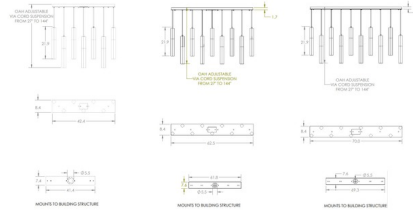

## Axis Linear Multi Light Pendant By Hammerton Studio

### Specifications

COLOR . . . . . Clear  
 BODY FINISH . . . . . Matte Black  
 WATTAGE . . . . . 27.3W  
 DIMMER . . . . . Low Voltage Electronic  
 DIMENSIONS . . . . . 42.4"L x 8.4"W x 27"H  
 INTEGRATED LED MODULE . . . . . 7 x LED/3.9W/120V LED  
 COUNTRY OF ORIGIN . . . . . United States

### Technical Information

PRODUCT DIMENSIONS . . . . . Max Overall Height: 144"  
 COLOR RENDERING . . . . . 93 CRI  
 LAMP COLOR . . . . . 2700K  
 LUMENS/WATT . . . . . 614.10  
 LUMINOUS FLUX . . . . . 2395 lumens