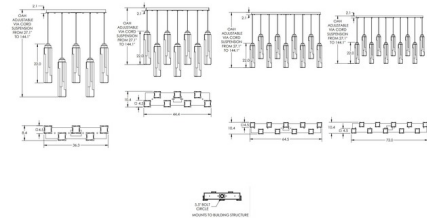

CLICK TO VIEW PRODUCT

Notes: