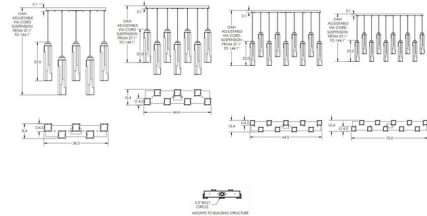

CLICK TO VIEW PRODUCT

Notes: