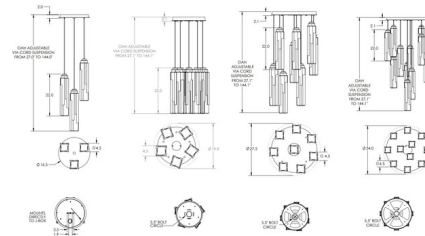

CLICK TO VIEW PRODUCT

Notes: