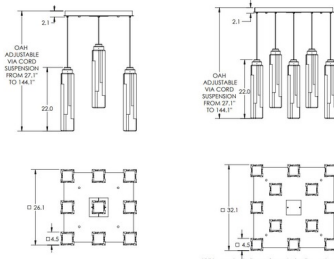

Shown in matte black / clear

CLICK TO VIEW PRODUCT

Notes: