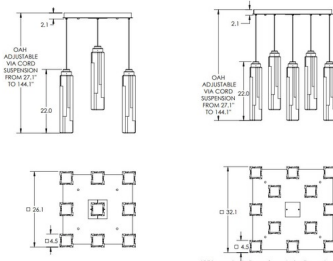

Shown in matte black / clear

CLICK TO VIEW PRODUCT

Notes: