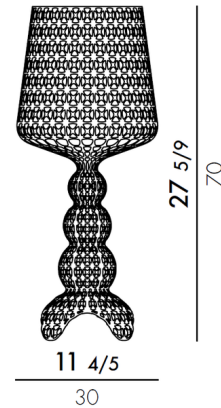

CLICK TO VIEW PRODUCT

Notes: