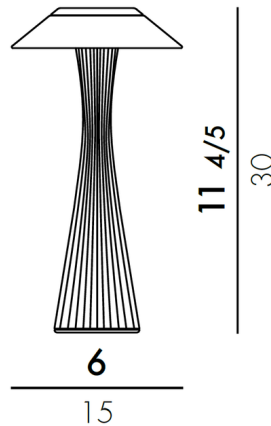

CLICK TO VIEW PRODUCT

Notes: