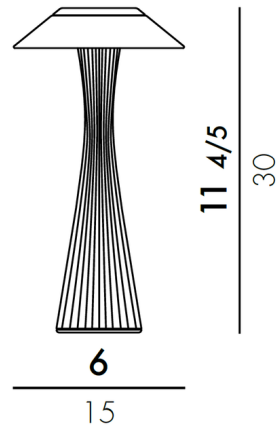

CLICK TO VIEW PRODUCT

Notes: