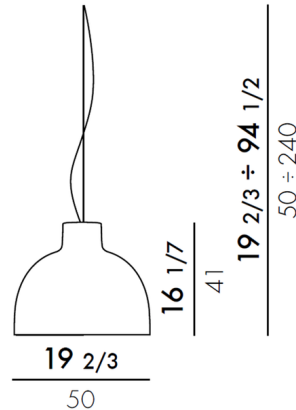

Shown in matte black

Specifications

COLOR	N/A
BODY FINISH	Matte Black
WATTAGE	15W
DIMMER	Standard 120V
DIMENSIONS	19.6"W x 16.14"H
BULB NOT INCLUDED	1 x G40/Medium (E26)/15W/120V LED
COUNTRY OF ORIGIN	Italy