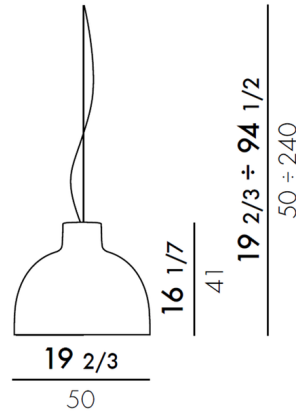

### Specifications

COLOR . . . . . N/A  
BODY FINISH . . . . . Sage Green  
WATTAGE . . . . . 15W  
DIMMER . . . . . Standard 120V  
DIMENSIONS . . . . . 19.6"W x 16.14"H  
BULB NOT INCLUDED . . . . . 1 x G40/Medium (E26)/15W/120V LED  
COUNTRY OF ORIGIN . . . . . Italy

### Technical Information

PRODUCT DIMENSIONS . . . . . Max Overall Height: 94.5"

CLICK TO VIEW PRODUCT

Notes: