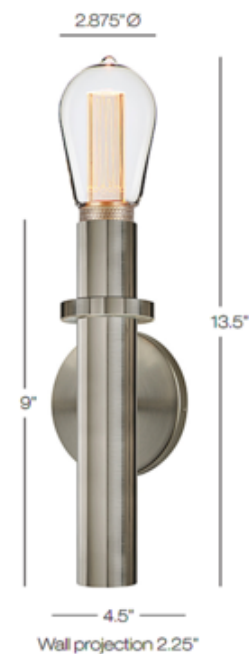

BRAND

Stone Lighting

DESCRIPTION

The Firenze Penny Lane Wall Sconce has a minimalist design that is both modern and casual. The bare bulb casts warm shadows across your room.

SHADE COLOR	N/A
BODY FINISH	Satin Nickel
WATTAGE	3.5W
DIMMER	Standard 120V
DIMENSIONS	4.5"W x 9"H x 2.25"D
BULB INCLUDED	
LAMP	1 x Edison/Medium (E26)/3.5W/120V LED

Technical Information

LUMINOUS FLUX	120 lumens
LUMENS/WATT	34.29
LAMP COLOR	2000K
COLOR RENDERING	95 CRI

SPEC # STN839993

COMPANY	PROJECT	FIXTURE TYPE	APPROVED BY	DATE