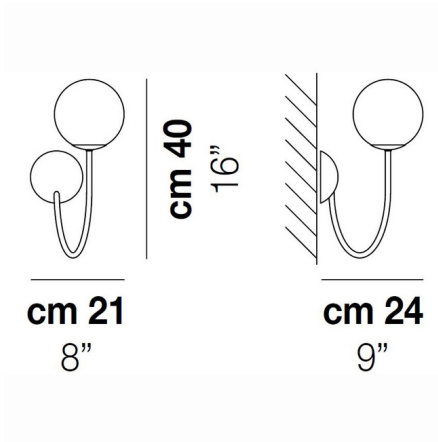

### Description

The Puppet Wall Sconce is a chic elegant piece that blends into a variety of room styles. The hand blown glass globe rests on a curved arm that sits on a circular backplate.

### Specifications

COLOR . . . . . White  
BODY FINISH . . . . . Chrome  
WATTAGE . . . . . 4W  
DIMMER . . . . . Standard 120V  
DIMENSIONS . . . . . 8"W x 16"H x 9"D  
BULB NOT INCLUDED . . . . . 1 x JCD/G9/4W/120V LED  
OTHER BULB OPTIONS . . . . . 1 x B10/Candelabra (E12)/120V LED

### Technical Information

PRODUCT DIMENSIONS . . . . . Backplate: 5" Dia.

Shown in chrome / white

CLICK TO VIEW PRODUCT

Notes: