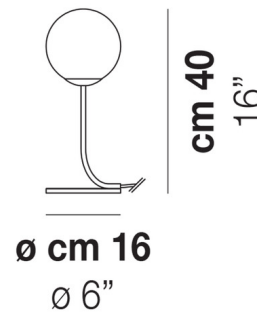

Lightology

lightology.com
866-954-4489
06-04-26

Project: _____

Company: _____

Location: _____ Fixture Type: _____

SPEC #: **VIS840064**

Approved On: _____ Approved By: _____

Puppet Table Lamp By Vistosi

Description

The Puppet Table Lamp is a chic elegant piece that blends into a variety of room styles. The hand blown glass globe rests on a curved arm that sits on a circular base. On / Off rocker switch is located on the cord.

Shown in black / amber

Specifications

COLOR	Amber
BODY FINISH	Black
WATTAGE	4W
DIMMER	N/A
DIMENSIONS	6"W x 16"H
BULB NOT INCLUDED	1 x JCD/G9/4W/120V LED
OTHER BULB OPTIONS	1 x JCD/G9/120V LED

Technical Information

PRODUCT DIMENSIONS	Cord: 96"
--------------------	-----------

CLICK TO VIEW PRODUCT

Notes: