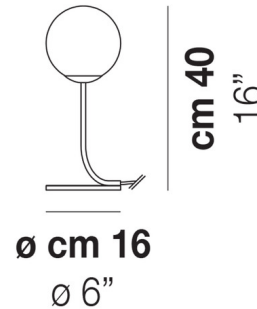

Lightology

lightology.com
866-954-4489
04-16-26

Project: _____

Company: _____

Location: _____ Fixture Type: _____

SPEC #: **VIS840064**

Approved On: _____ Approved By: _____

Puppet Table Lamp By Vistosi

Description

The Puppet Table Lamp is a chic elegant piece that blends into a variety of room styles. The hand blown glass globe rests on a curved arm that sits on a circular base. On / Off rocker switch is located on the cord.

Shown in black / amber

Specifications

COLOR	Amber
BODY FINISH	Black
WATTAGE	4W
DIMMER	N/A
DIMENSIONS	6"W x 16"H
BULB NOT INCLUDED	1 x JCD/G9/4W/120V LED
OTHER BULB OPTIONS	1 x JCD/G9/120V LED

Technical Information

PRODUCT DIMENSIONS	Cord: 96"
--------------------	-----------

CLICK TO VIEW PRODUCT

Notes: